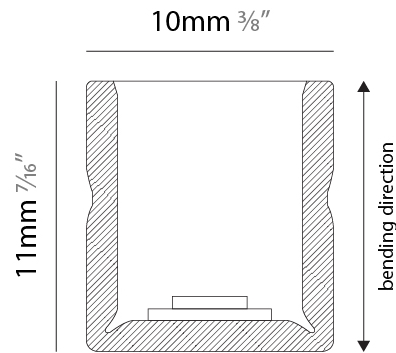

GENERAL

Series: Flexlite
 Subseries: Flexlite Wave
 Brand: Unonovesette
 Division: Exterior
 Mounting Type: Surface
 Mounting Location: Wall
 Subcategory: Wall Effect

PHYSICAL

Shape: Abstract
 Length (mm): 1000
 Length (in): 39 7/8
 Width (mm): 10
 Width (in): 0 3/8
 Height (mm): 11
 Height (in): 0 7/16
 Light Distribution: Omnidirectional
 Diffuser: Polyurethane - Opal
 Fixture Finish: WHI
 Fixture Material: PVC / Polyurethane
 Cable Details: Neoprene 300mm 2x0.5 mm2
 Upon Request: Custom length - maximum of 5 meters

Certified By: Certified for North American Standards
 IP rating: IP68 (for permanent submersion 5m)

PROJECT
TYPE
SPECIFIER
QUANTITY
DATE

FLEXLITE WAVE SURFACE

E12W0008-

base number _____
 Color _____
 Temperature _____

GENERAL

Series: Flexlite
 Subseries: Flexlite Wave
 Brand: Unonovesette
 Division: Exterior
 Mounting Type: Surface
 Mounting Location: Wall
 Subcategory: Wall Effect

PHYSICAL

Shape: Abstract
 Length (mm): 1000
 Length (in): 39 3/8
 Width (mm): 10
 Width (in): 0 7/8
 Height (mm): 11
 Height (in): 0 7/16
 Light Distribution: Omnidirectional
 Diffuser: Polyurethane - Opal
 Fixture Finish: WHI
 Fixture Material: PVC / Polyurethane
 Cable Details: Neoprene 300mm 2x0.5 mm2
 Upon Request: Custom length - maximum of 5 meters

GENERAL

Series: Flexlite
 Subseries: Flexlite Wave
 Brand: Unonovesette
 Division: Exterior
 Mounting Type: Surface
 Mounting Location: Wall
 Subcategory: Wall Effect

PHYSICAL

Shape: Abstract
 Length (mm): 1000
 Length (in): 39 ³/₈
 Width (mm): 10
 Width (in): 0 ³/₈
 Height (mm): 11
 Height (in): 0 ⁷/₁₆
 Light Distribution: Omnidirectional
 Diffuser: Polyurethane - Opal
 Fixture Finish: WHI
 Fixture Material: PVC / Polyurethane
 Cable Details: Neoprene 300mm 2x0.5 mm2
 Upon Request: Custom length - maximum of 5 meters