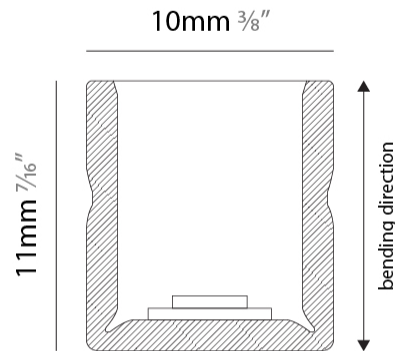

E12W0008-

base number _____
Color _____
Temperature _____

1. To build a product code in our configurator select the specify button on the base model # product page
2. To build a manual product code on this datasheet choose from the options listed below in blue font and add the suffix to the base model #

GENERAL

Series: Flexlite
Subseries: Flexlite Wave
Brand: Unonovesette
Division: Exterior
Mounting Type: Surface
Mounting Location: Wall
Subcategory: Wall Effect

PHYSICAL

Shape: Abstract
Length (mm): 1000
Length (in): 39 3/8
Width (mm): 10
Width (in): 0 7/8
Height (mm): 11
Height (in): 0 7/16
Light Distribution: Omnidirectional
Diffuser: Polyurethane - Opal
Fixture Finish: WHI
Fixture Material: PVC / Polyurethane
Cable Details: Neoprene 300mm 2x0.5 mm2
Upon Request: Custom length - maximum of 5 meters

ELECTRICAL

Lamp Type: LED
Input Wattage (W): 13.57/m
Total Output Wattage (W): 11.21/m
Dimming: Non-Dimmable / 0-10V Dimming
Driver Included: No
Driver Location: Remote
Driver Type: Constant Voltage - Universal
Driver Class: Class 2
Input Voltage (V): 120 - 277
Output Voltage (V): 24

LED

Color Temperature (°K): 2700 / 3050 / 4250 / 5100
Max. Delivered Lumen (lm): 420 (3050K)
CRI: >85 CRI
Lamp Life (hrs): 100000
Upon Request: Dim to Warm

OPTICAL

Optic°: 120° Diffused light

RATINGS AND CERTIFICATIONS

Certified By: Certified for North American Standards
IP rating: IP68 (for permanent submersion 5m)